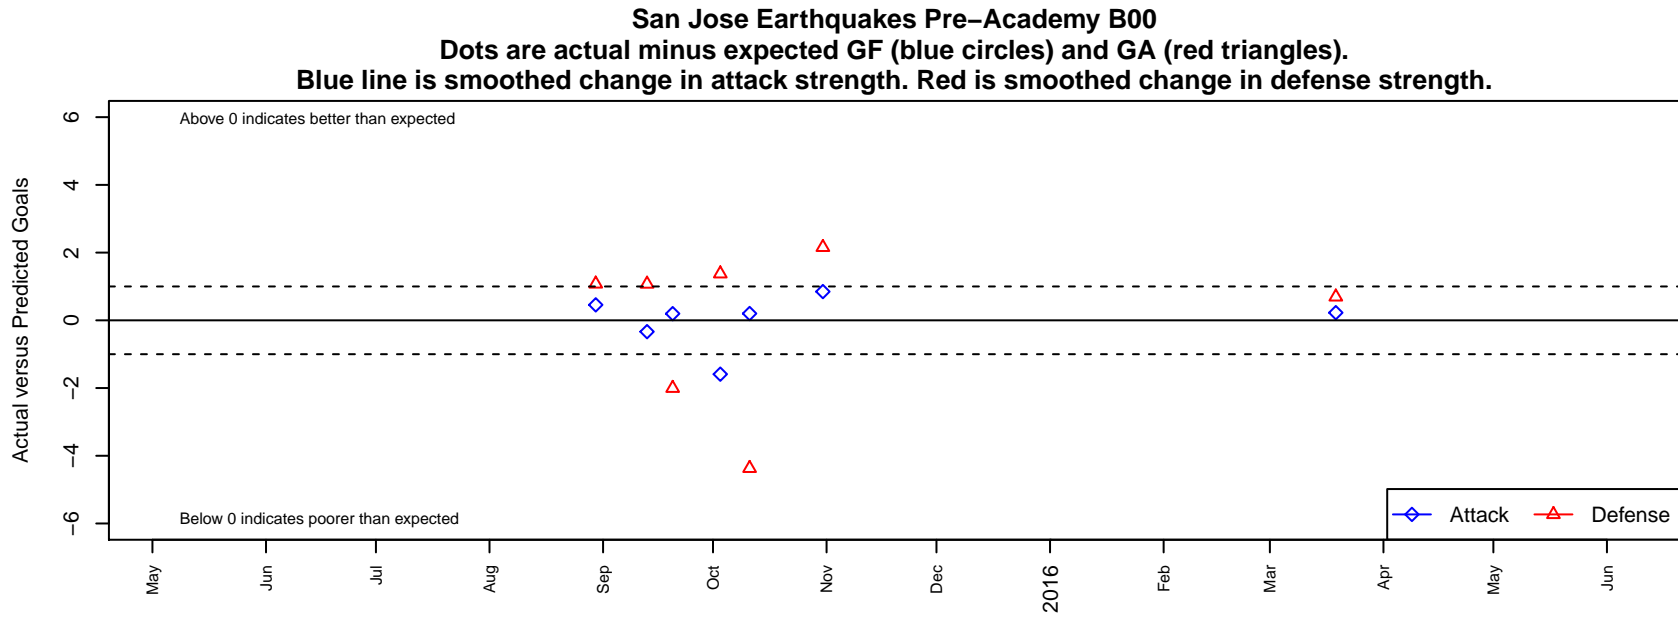

San Jose Earthquakes Pre-Academy B00

San Jose, CAN
B00 total strength=1474
attack=17.02 defense=6.29

alt names used:
CV SJ EARTHQUAKES 00B PRE-ACADEMY

Venues played:
2015 FWRL CAN CRL U15

date	home		away		venue	pred.home	pred.away
2016-03-19	San Jose Earthquakes Pre-Academy B00	3	Skills Development Pre-Academy B00	0	2015 FWRL CAN CRL U15	2.77	0.69
2015-10-31	San Jose Earthquakes Pre-Academy B00	3	Ajax East Bay B00	1	2015 FWRL CAN CRL U15	2.15	3.16
2015-10-11	San Jose Earthquakes Pre-Academy B00	2	La Morinda SC Navy B00	7	2015 FWRL CAN CRL U15	1.80	2.63
2015-10-03	California 01 Northstars B00	1	San Jose Earthquakes Pre-Academy B00	3	2015 FWRL CAN CRL U15	2.38	4.59
2015-09-20	Alum Rock PAC Scorpions B00	5	San Jose Earthquakes Pre-Academy B00	3	2015 FWRL CAN CRL U15	3.00	2.80
2015-09-13	Santa Clara Sporting Green B00	4	San Jose Earthquakes Pre-Academy B00	0	2015 FWRL CAN CRL U15	5.07	0.34
2015-08-30	San Jose Earthquakes Pre-Academy B00	3	Northbay YSL Timbers B00	2	2015 FWRL CAN CRL U15	2.54	3.08